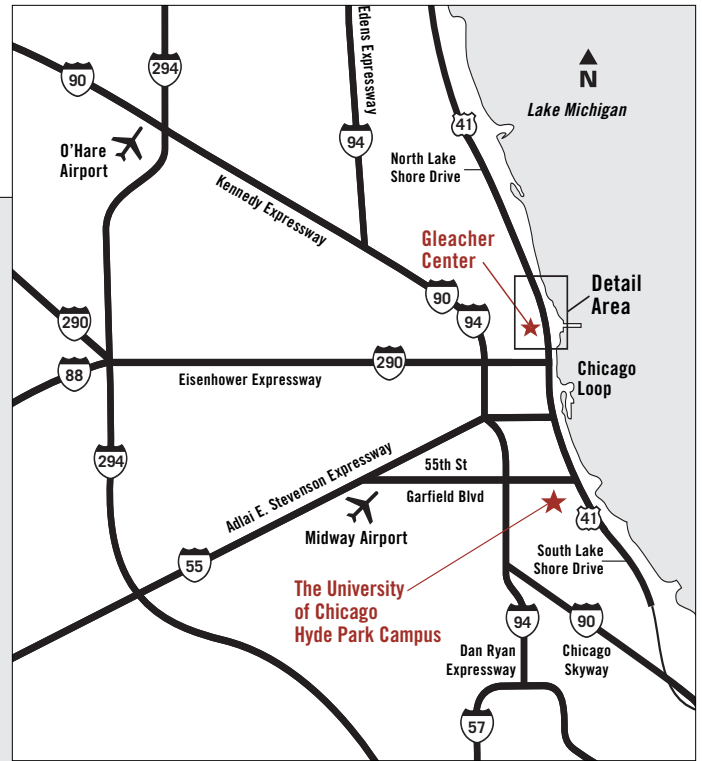

### PARKING LOTS

1. 245 East Ohio Self-Park
2. 201 East Illinois Self-Park
3. Equitable Building Parking (indoor)
4. NBC Tower Parking (indoor)
5. Ogden Plaza Parking (indoor)
6. 521 North Rush Conrad Hotel Auto drop-off, parking
7. 520 Michigan Avenue Conrad Hotel Pedestrian Entrance Nordstrom/North Bridge Mall.

# Gleacher Center and Surrounding Area

450 North Cityfront Plaza Drive - Chicago, IL 60611

### From Interstate 90/94

**To entrance:** Heading either north or south on I-90/94, exit at Ohio Street. Follow Ohio east to Michigan Avenue. Turn right. At the second light, turn right on Illinois Street. At stop sign, turn right. Gleacher Center is on the right.

### From Lake Shore Drive

**To entrance:** Heading either north or south on Lake Shore Drive, exit at Grand Avenue. Follow Grand west to Columbus Drive/Fairbanks Court; turn left. At second light, turn right on East North Water Street. Gleacher Center is straight ahead.