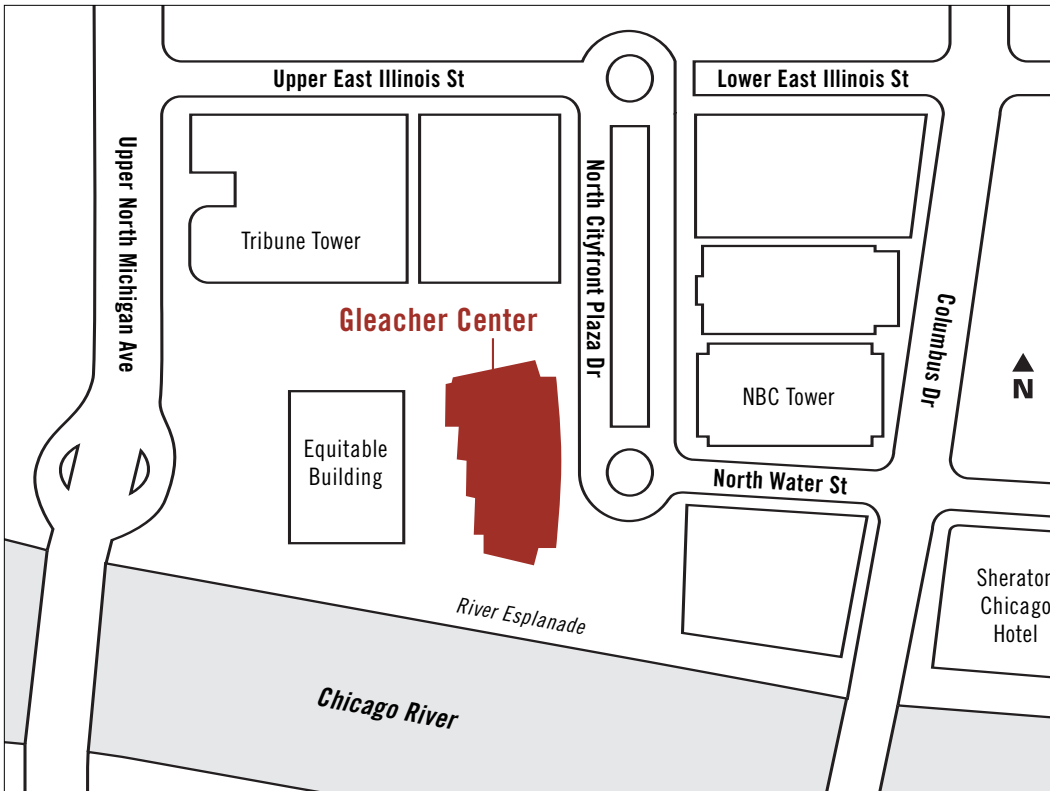

Upper Level: Pick-up, Drop-off and Pedestrian Access