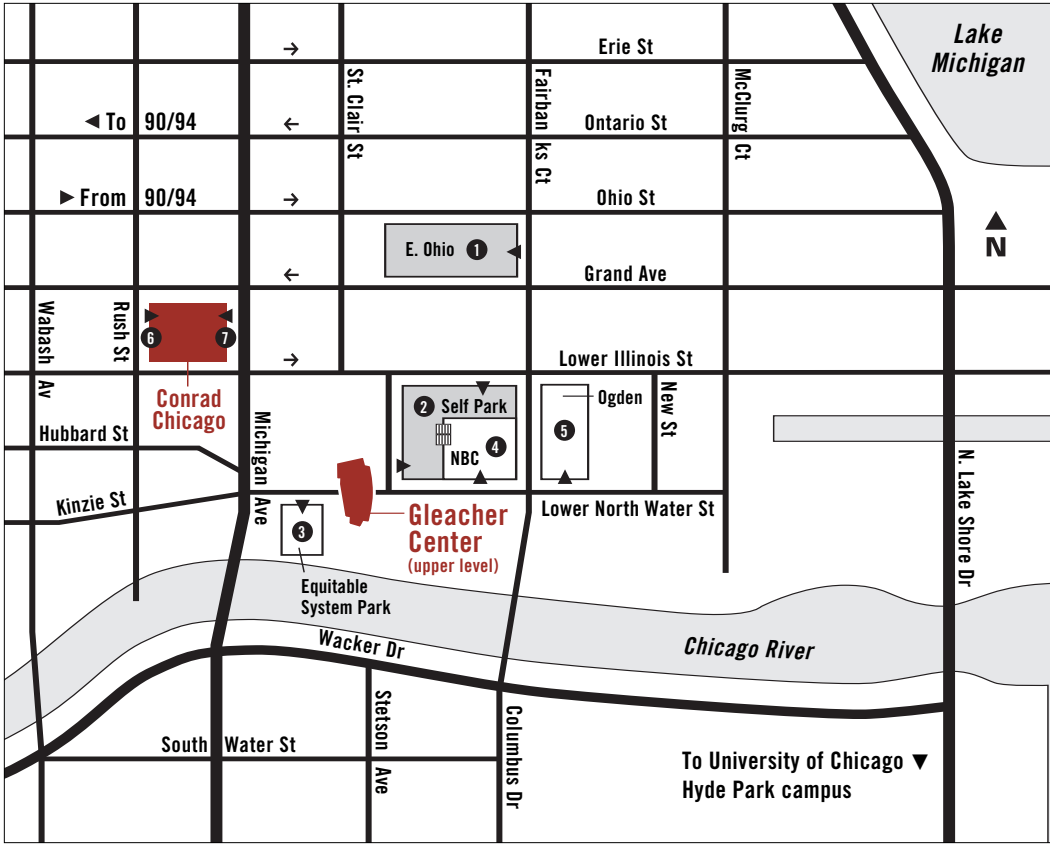

Lower Level: Access To Parking